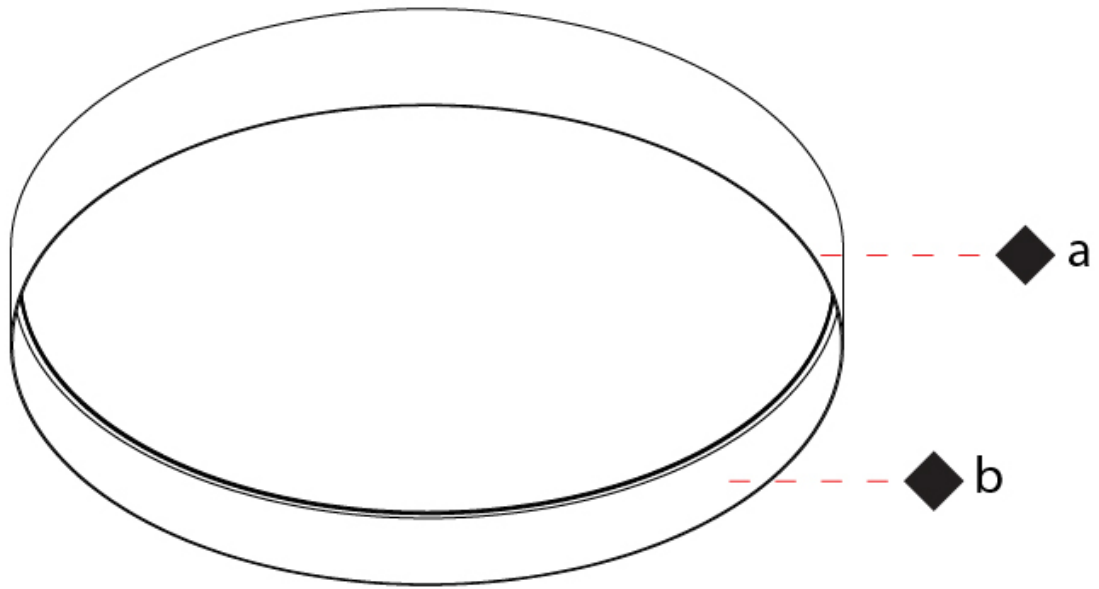

SIGN DRUM SURFACE

A202011-

PROJECT	_____
TYPE	_____
SPECIFIER	_____
QUANTITY	_____
DATE	_____

A