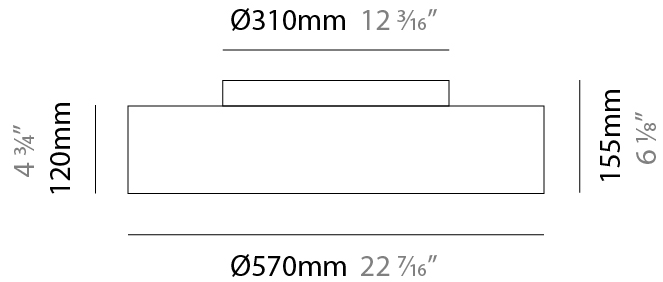

PROJECT
TYPE
SPECIFIER
QUANTITY
DATE

SIGN DRUM SURFACE

A202008-

base number   Color   Finish   Diffuser
Temperature   Options

1. To build a product code in our configurator select the specify button on the base model # product page
2. To build a manual product code on this datasheet choose from the options listed below in blue font and add the suffix to the base model #

GENERAL

Series: Sign Drum
Partner: Zaneen
Division: Architectural
Installation: Surface
Product Type: Ceiling Surface
Mounting Location: Ceiling
Light Distribution: Direct

PHYSICAL

Shape: Drum
Diameter (mm): 570
Diameter (in): 22 7/16
Height (mm): 155
Height (in): 6 1/8
Diffuser: [Opal](#) / [Microprism](#) / [Sparkling Secret](#) / [Vintage Industrial](#)
Fixture Finish: [MBK](#) / [MBG](#) / [MWH](#) / [MWG](#)
Fixture Material: Aluminum

ELECTRICAL

Lamp Type: LED
Input Wattage (W): 49
Dimming: Tri-Mode (Non-Dimming and Phase Dimming (120Vac only) and 0-10V Dimming)
Driver Included: Yes
Driver Location: Integrated
Driver Type: Constant Current - Universal
Driver Class: Class 2
Input Voltage (V): 120 - 277
Constant Current (MA): 350

LED

Color Temperature (°K): [2700](#) / [3000](#) / [3500](#) / [4000](#)
Max. Delivered Lumen (lm): 5016 / 5378 / 5382 / 5536
Nominal Lumen (lm): 6247 / 6697 / 6702 / 6894
CRI: >90 CRI
Lamp Life (hrs): 60000

OPTICAL

RATINGS AND CERTIFICATIONS

Certified By: Certified for North American Standards
IP rating: IP20